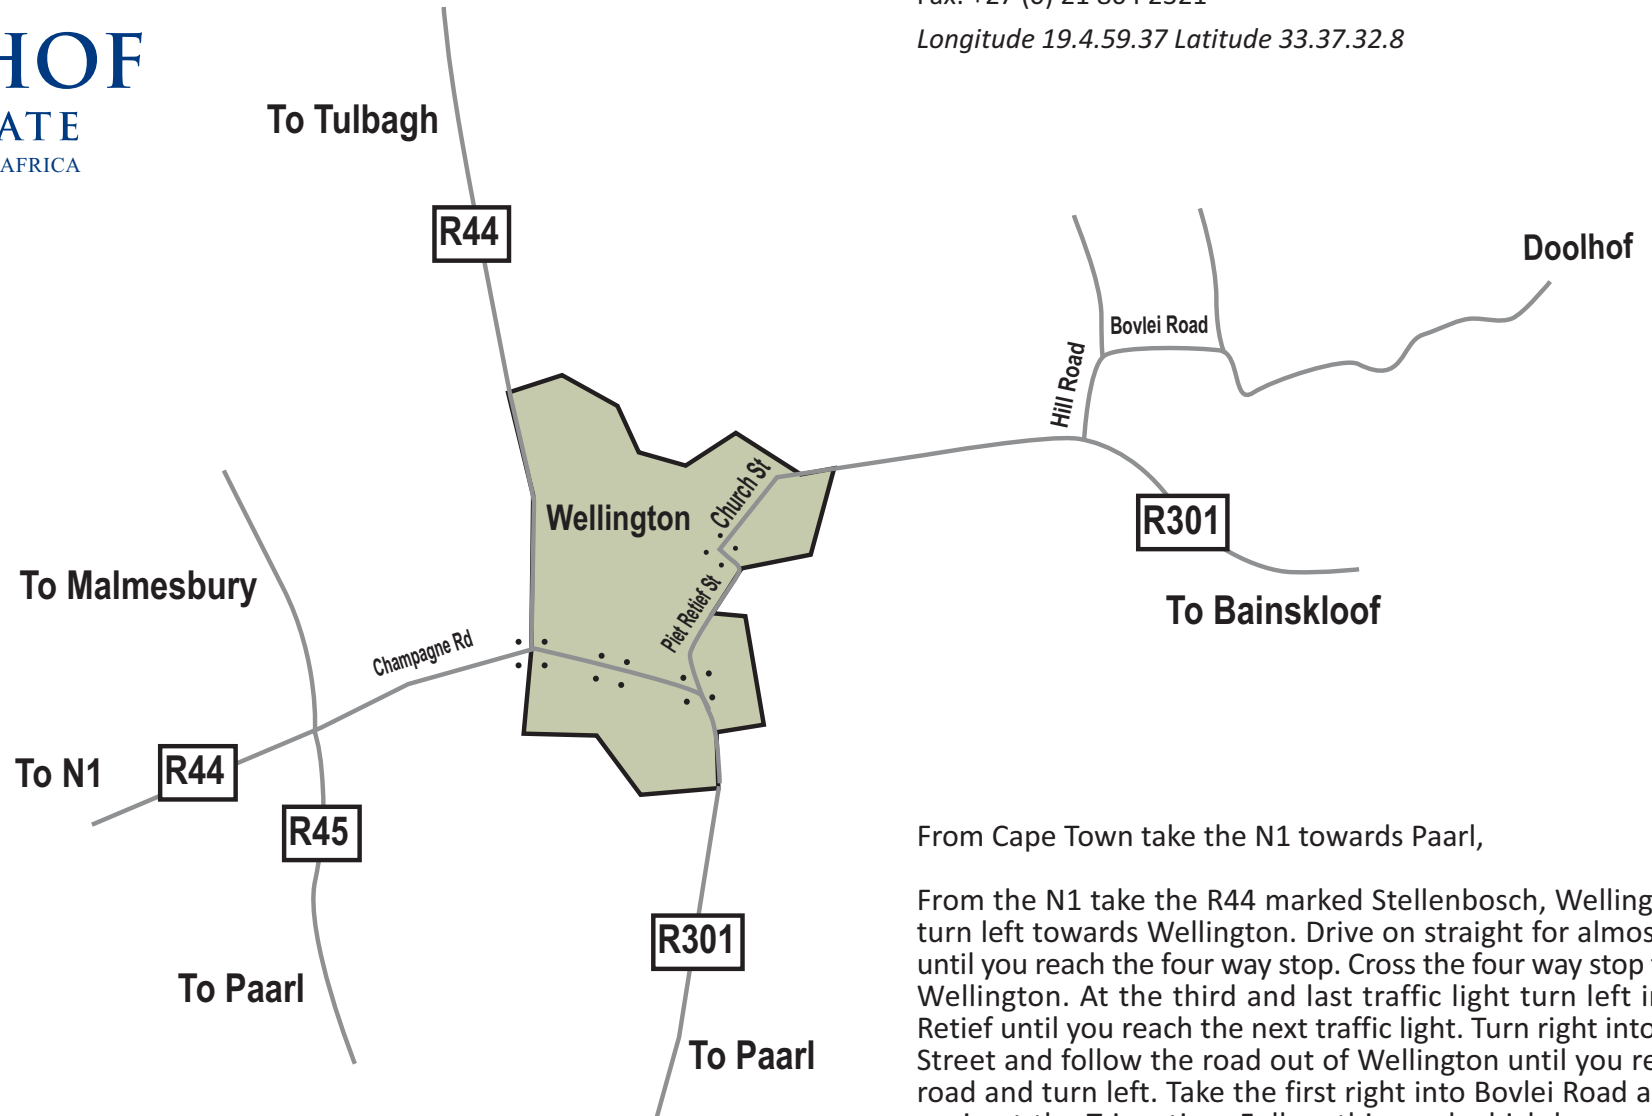

DOOLHOF
WINE ESTATE
WELLINGTON, SOUTH AFRICA

DIRECTIONS

Doolhof Wine Estate (Pty) Ltd
P.O. Box 157, Wellington 7654, South Africa
Tel: +27 (0) 21 873 6911
Fax: +27 (0) 21 864 2321

Longitude 19.4.59.37 Latitude 33.37.32.8

From Cape Town take the N1 towards Paarl,

From the N1 take the R44 marked Stellenbosch, Wellington and turn left towards Wellington. Drive on straight for almost 23 km until you reach the four way stop. Cross the four way stop towards Wellington. At the third and last traffic light turn left into Piet Retief until you reach the next traffic light. Turn right into Church Street and follow the road out of Wellington until you reach Hill road and turn left. Take the first right into Bovlei Road and right again at the T junction. Follow this road which becomes a dirt track for about 5km in, until you reach the Doolhof gates.